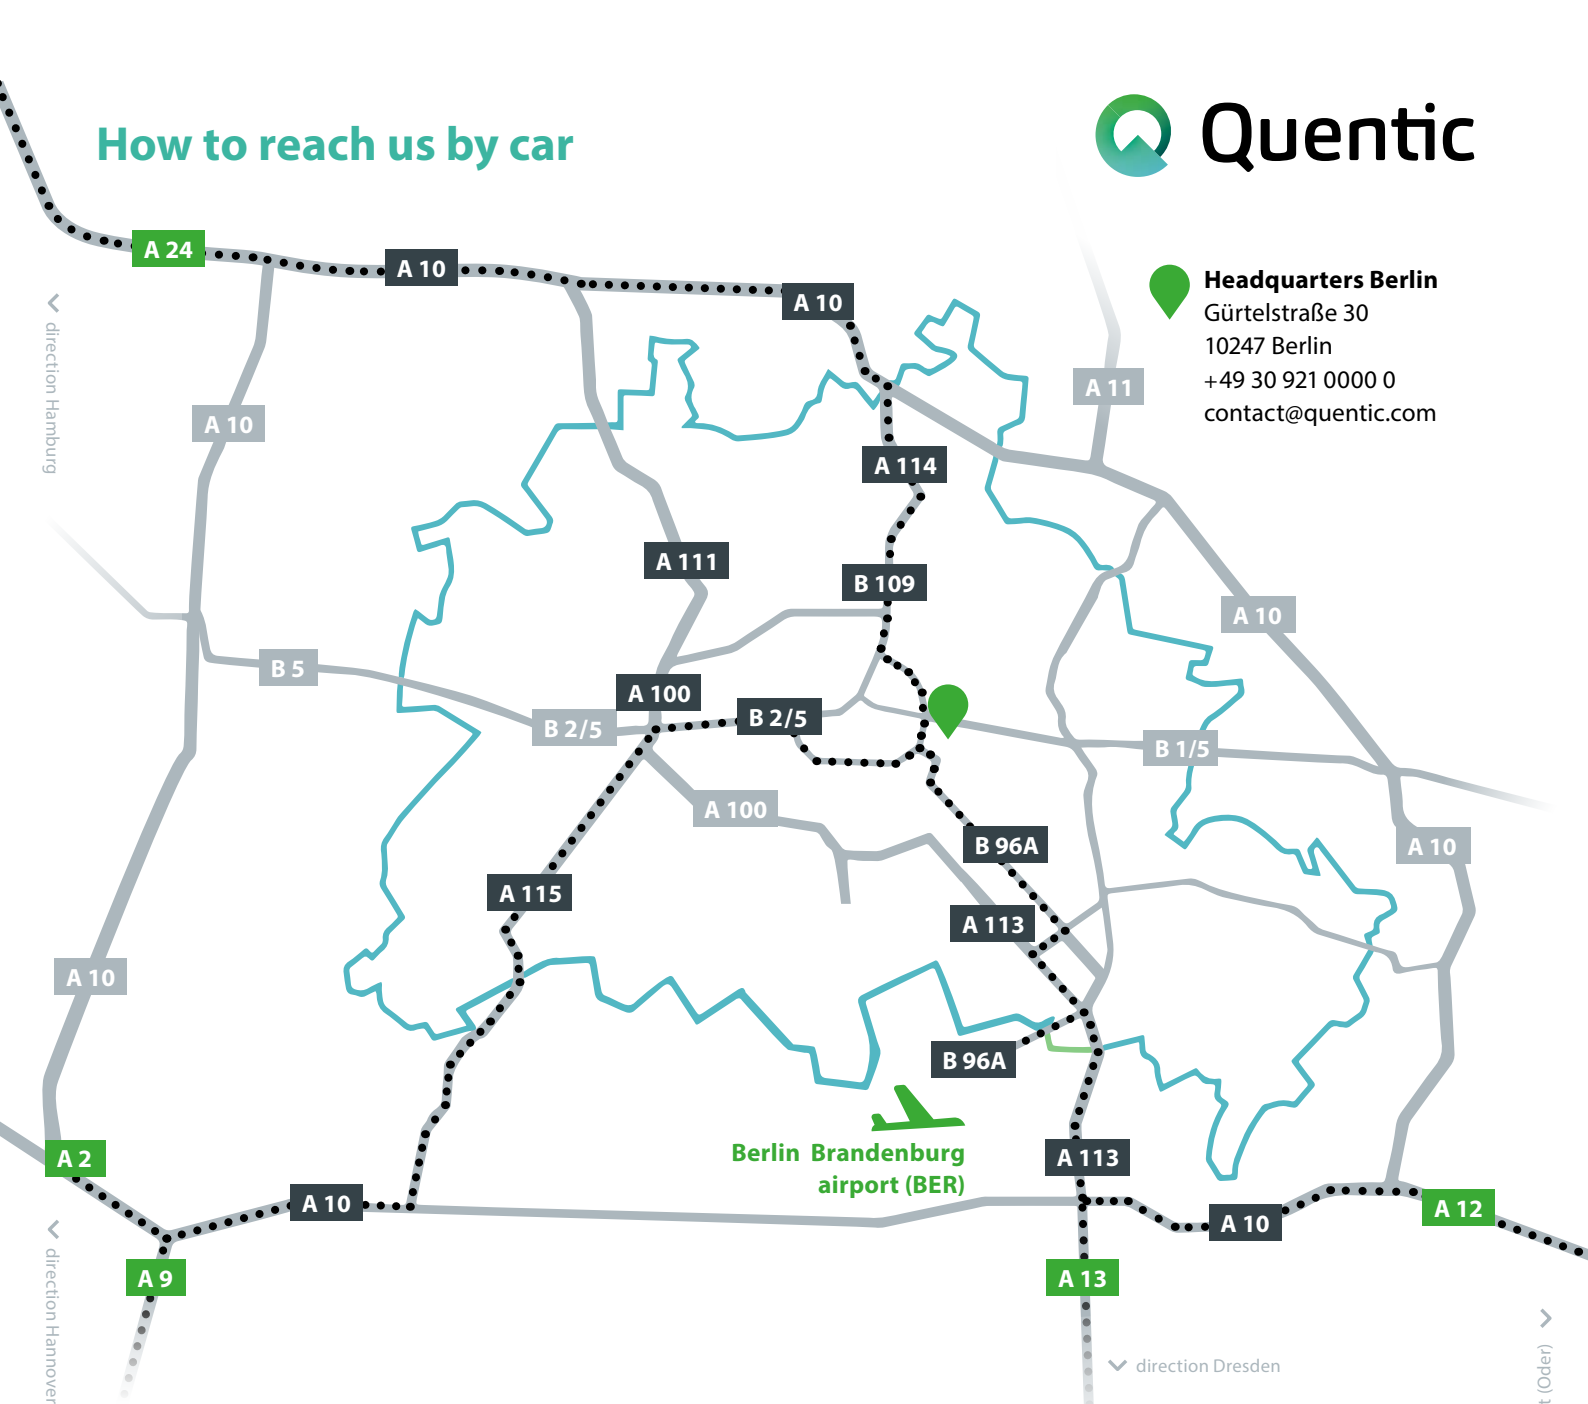

Walk to Gürtelstraße as described in **direction B**

approx. 25 min/15 min (incl. walk)

How to reach us by car

 **Headquarters Berlin**
Gürtelstraße 30
10247 Berlin
+49 30 921 0000 0
contact@quentic.com

From the A24 take the Berliner Ring A10 in direction Birkenwerder. At Dreieck Pankow onto the A114, continue onto Prenzlauer Promenade and Prenzlauer Allee (B109). Turn left onto Grellstraße, continue onto Storkower Straße. Turn right onto Möllendorffstraße, cross Frankfurter Allee onto Gürtelstraße.

From Berlin city limits approx. 30 min

From the A2/A9 take the Berliner Ring A10 in direction Ludwigsfelde. At Dreieck Nuthetal onto the A115 towards the city. At Dreieck Funkturm onto the A100 in direction Wilmersdorf. Exit Buschkrugallee to the left. Turn left onto Grenzallee, keep going on Dammweg and turn left onto Köpenicker Landstraße. Follow the B96a and take the right-hand turn onto Elsenstr. After crossing the river Spree turn right onto Alt-Stralau and promptly left onto Kynaststraße. Left again onto Boxhagener Str., right onto Neue Bahnhofstraße und continue on Gürtelstraße.

From Berlin city limits approx. 40 min

From the A13 take the A113 towards the city. Exit Grenzallee, turn right onto Bergiusstraße, left onto Haberstraße, left onto Neuköllnische Allee, right onto Grenzallee. Continue onto Dammweg, left onto Köpenicker Landstraße (B96a), continue to follow B96a, then turn right onto Elsenstraße. After crossing the river Spree turn right onto Alt-Stralau and promptly left onto Kynaststraße. Turn left onto Boxhagener Str., right onto Neue Bahnhofstraße and continue on Gürtelstraße.

From Berlin city limits 25 min